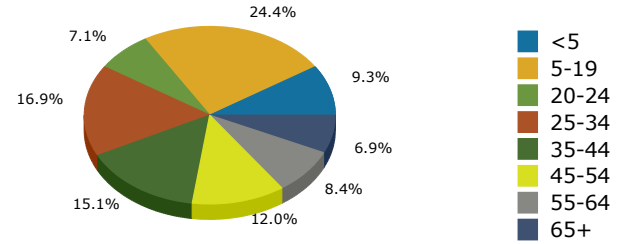

2014 Population by Race

2014 Population by Age

Households

2014 Home Value

2014-2019 Annual Growth Rate

Household Income

Source: U.S. Census Bureau, Census 2010 Summary File 1. Esri forecasts for 2014 and 2019.