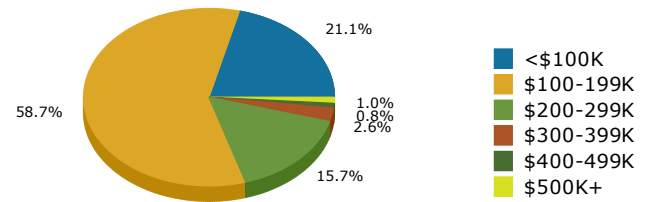

2014 Population by Race

2014 Population by Age

Households

2014 Home Value

2014-2019 Annual Growth Rate

Household Income

Source: U.S. Census Bureau, Census 2010 Summary File 1. Esri forecasts for 2014 and 2019.