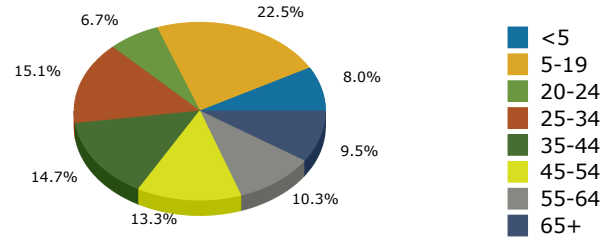

2014 Population by Race

2014 Population by Age

Households

2014 Home Value

2014-2019 Annual Growth Rate

Household Income

Source: U.S. Census Bureau, Census 2010 Summary File 1. Esri forecasts for 2014 and 2019.