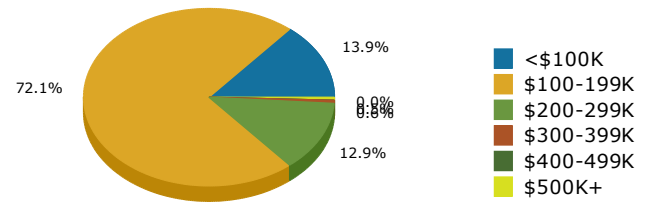

2014 Population by Race

2014 Population by Age

Households

2014 Home Value

2014-2019 Annual Growth Rate

Household Income

Source: U.S. Census Bureau, Census 2010 Summary File 1. Esri forecasts for 2014 and 2019.