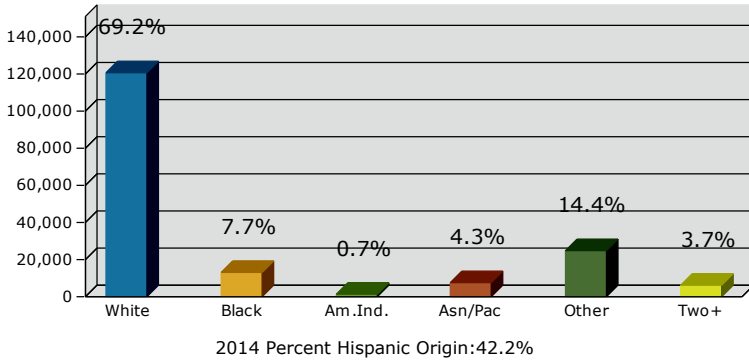

2014 Population by Race

2014 Population by Age

Households

2014 Home Value

2014-2019 Annual Growth Rate

Household Income

Source: U.S. Census Bureau, Census 2010 Summary File 1. Esri forecasts for 2014 and 2019.