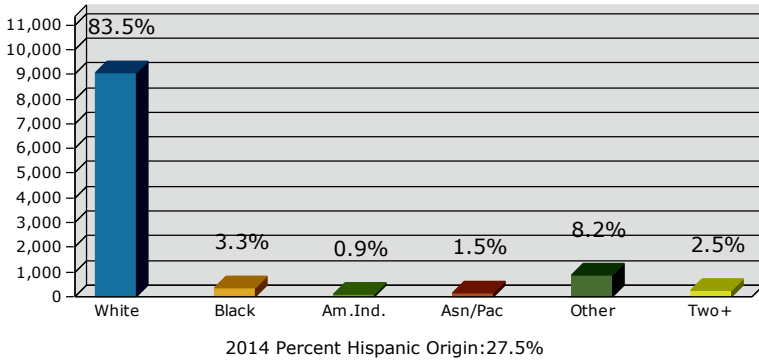

2014 Population by Race

2014 Population by Age

Households

2014 Home Value

2014-2019 Annual Growth Rate

Household Income

Source: U.S. Census Bureau, Census 2010 Summary File 1. Esri forecasts for 2014 and 2019.