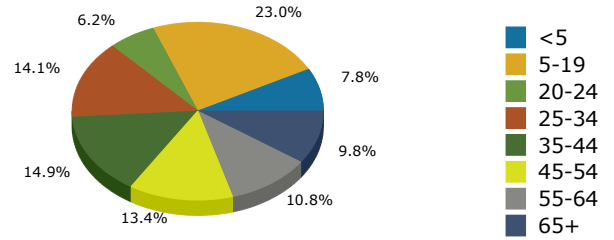

2014 Population by Race

2014 Population by Age

Households

2014 Home Value

2014-2019 Annual Growth Rate

Household Income

Source: U.S. Census Bureau, Census 2010 Summary File 1. Esri forecasts for 2014 and 2019.