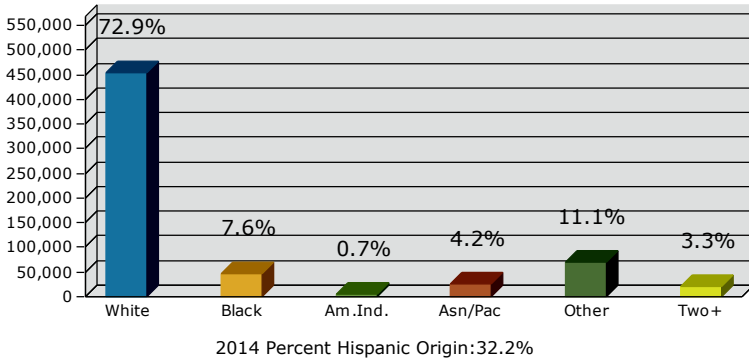

Households

2014 Population by Race